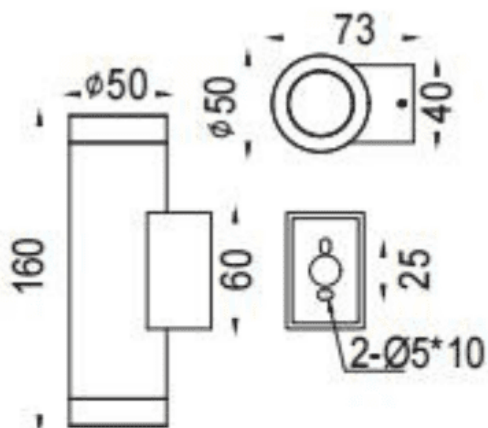

UP&DOWNT

Item code	86.OW09.1313.01
------------------	------------------------

Product type	Outdoor
---------------------	----------------

Category	Wall Light
-----------------	-------------------

Family	UP&DOWNT
---------------	---------------------

Pictograms	    
	   
	

Dimensions

Product dimensions (mm)	ø53x73x160mm
--------------------------------	---------------------

Scheme

Product

Real power (W)	2x4
-----------------------	------------

Real luminous flux (Lm)	2x285
--------------------------------	--------------